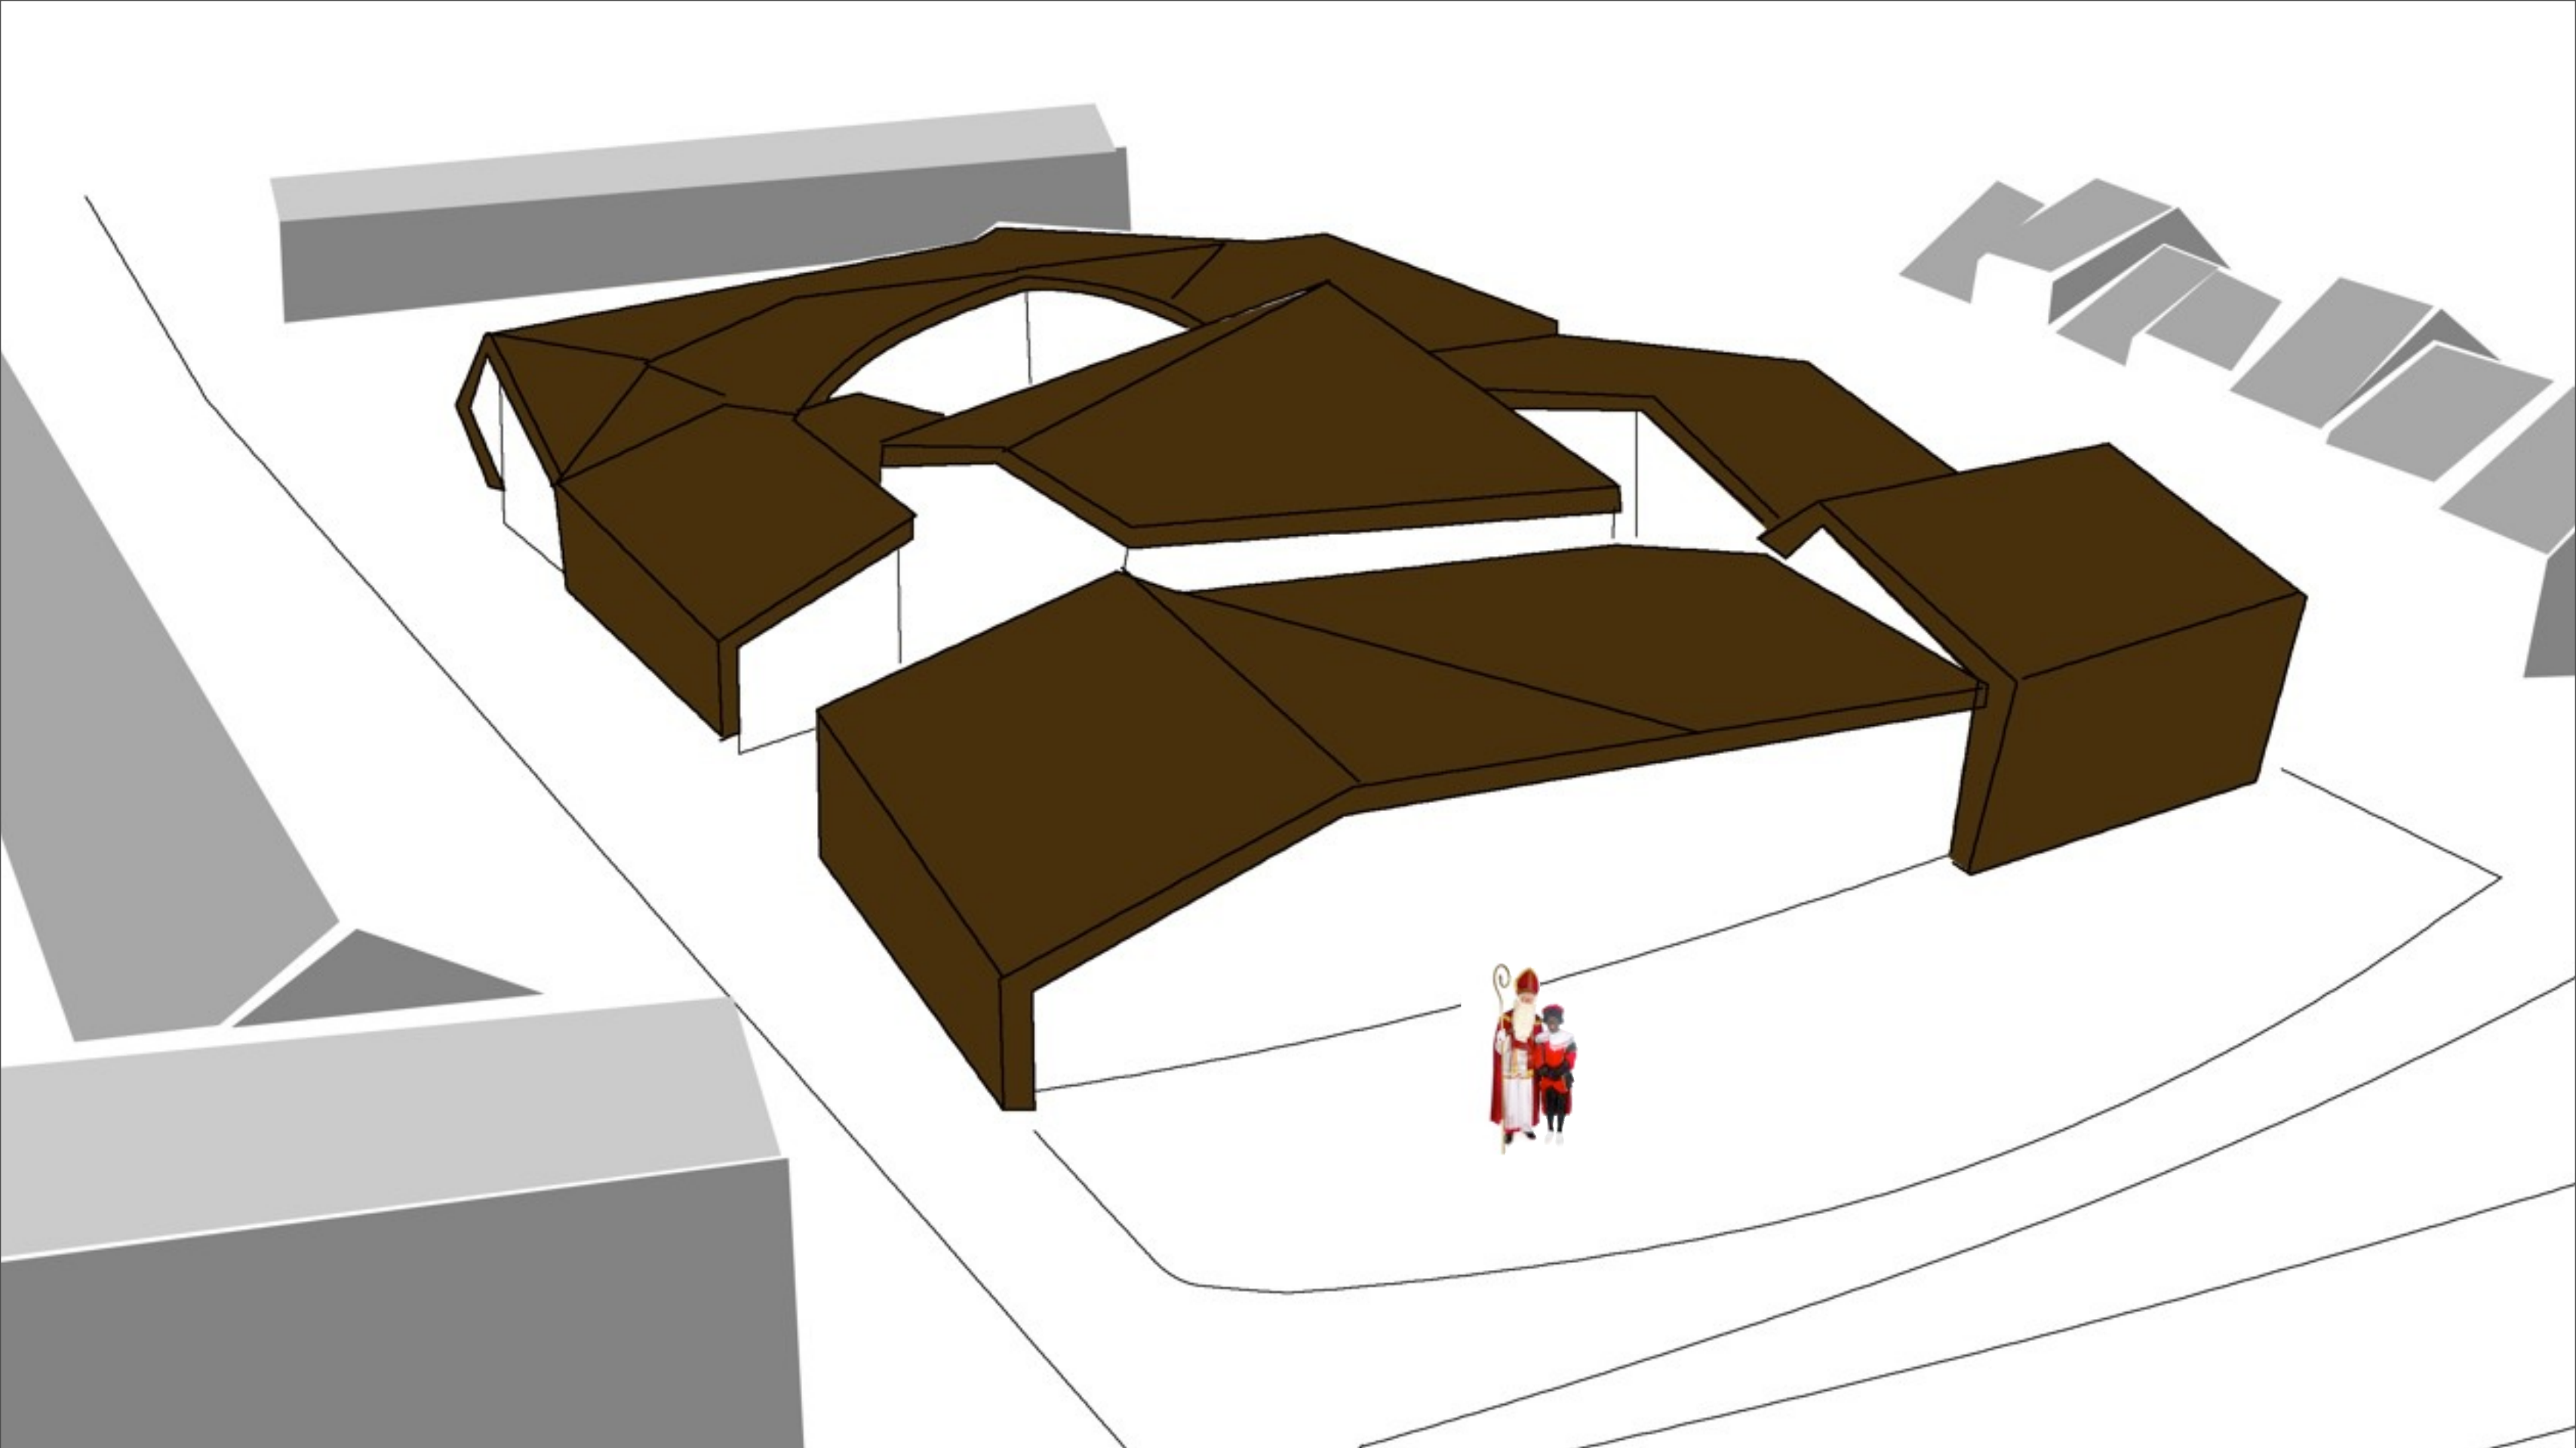

A wide-field astronomical image showing a dense field of stars in various colors (red, blue, white, yellow). A prominent dark nebula is visible in the upper center. The text 'ANTARES LEUSDEN' is overlaid in large white letters across the middle of the image.

DE GEBOORTE VAN EEN STER

A deep space photograph of a starry field. A dark, irregularly shaped nebula is visible in the upper center. The sky is filled with numerous stars of various colors, including blue, white, and yellow. The text 'DE MAANLANDER VAN APOLLO 14' is overlaid in the center in a white, bold, sans-serif font.

MFC LEUSDEN

2006

SAMEN ONDER ÉÉN DAK

GEMEENSCHAPPELIJK SPORTHAL

**KINDER
DAGOPVANG**

**PEUTER
SPEELZAAL**

WIJKCENTRUM

BIBLIOTHEEK